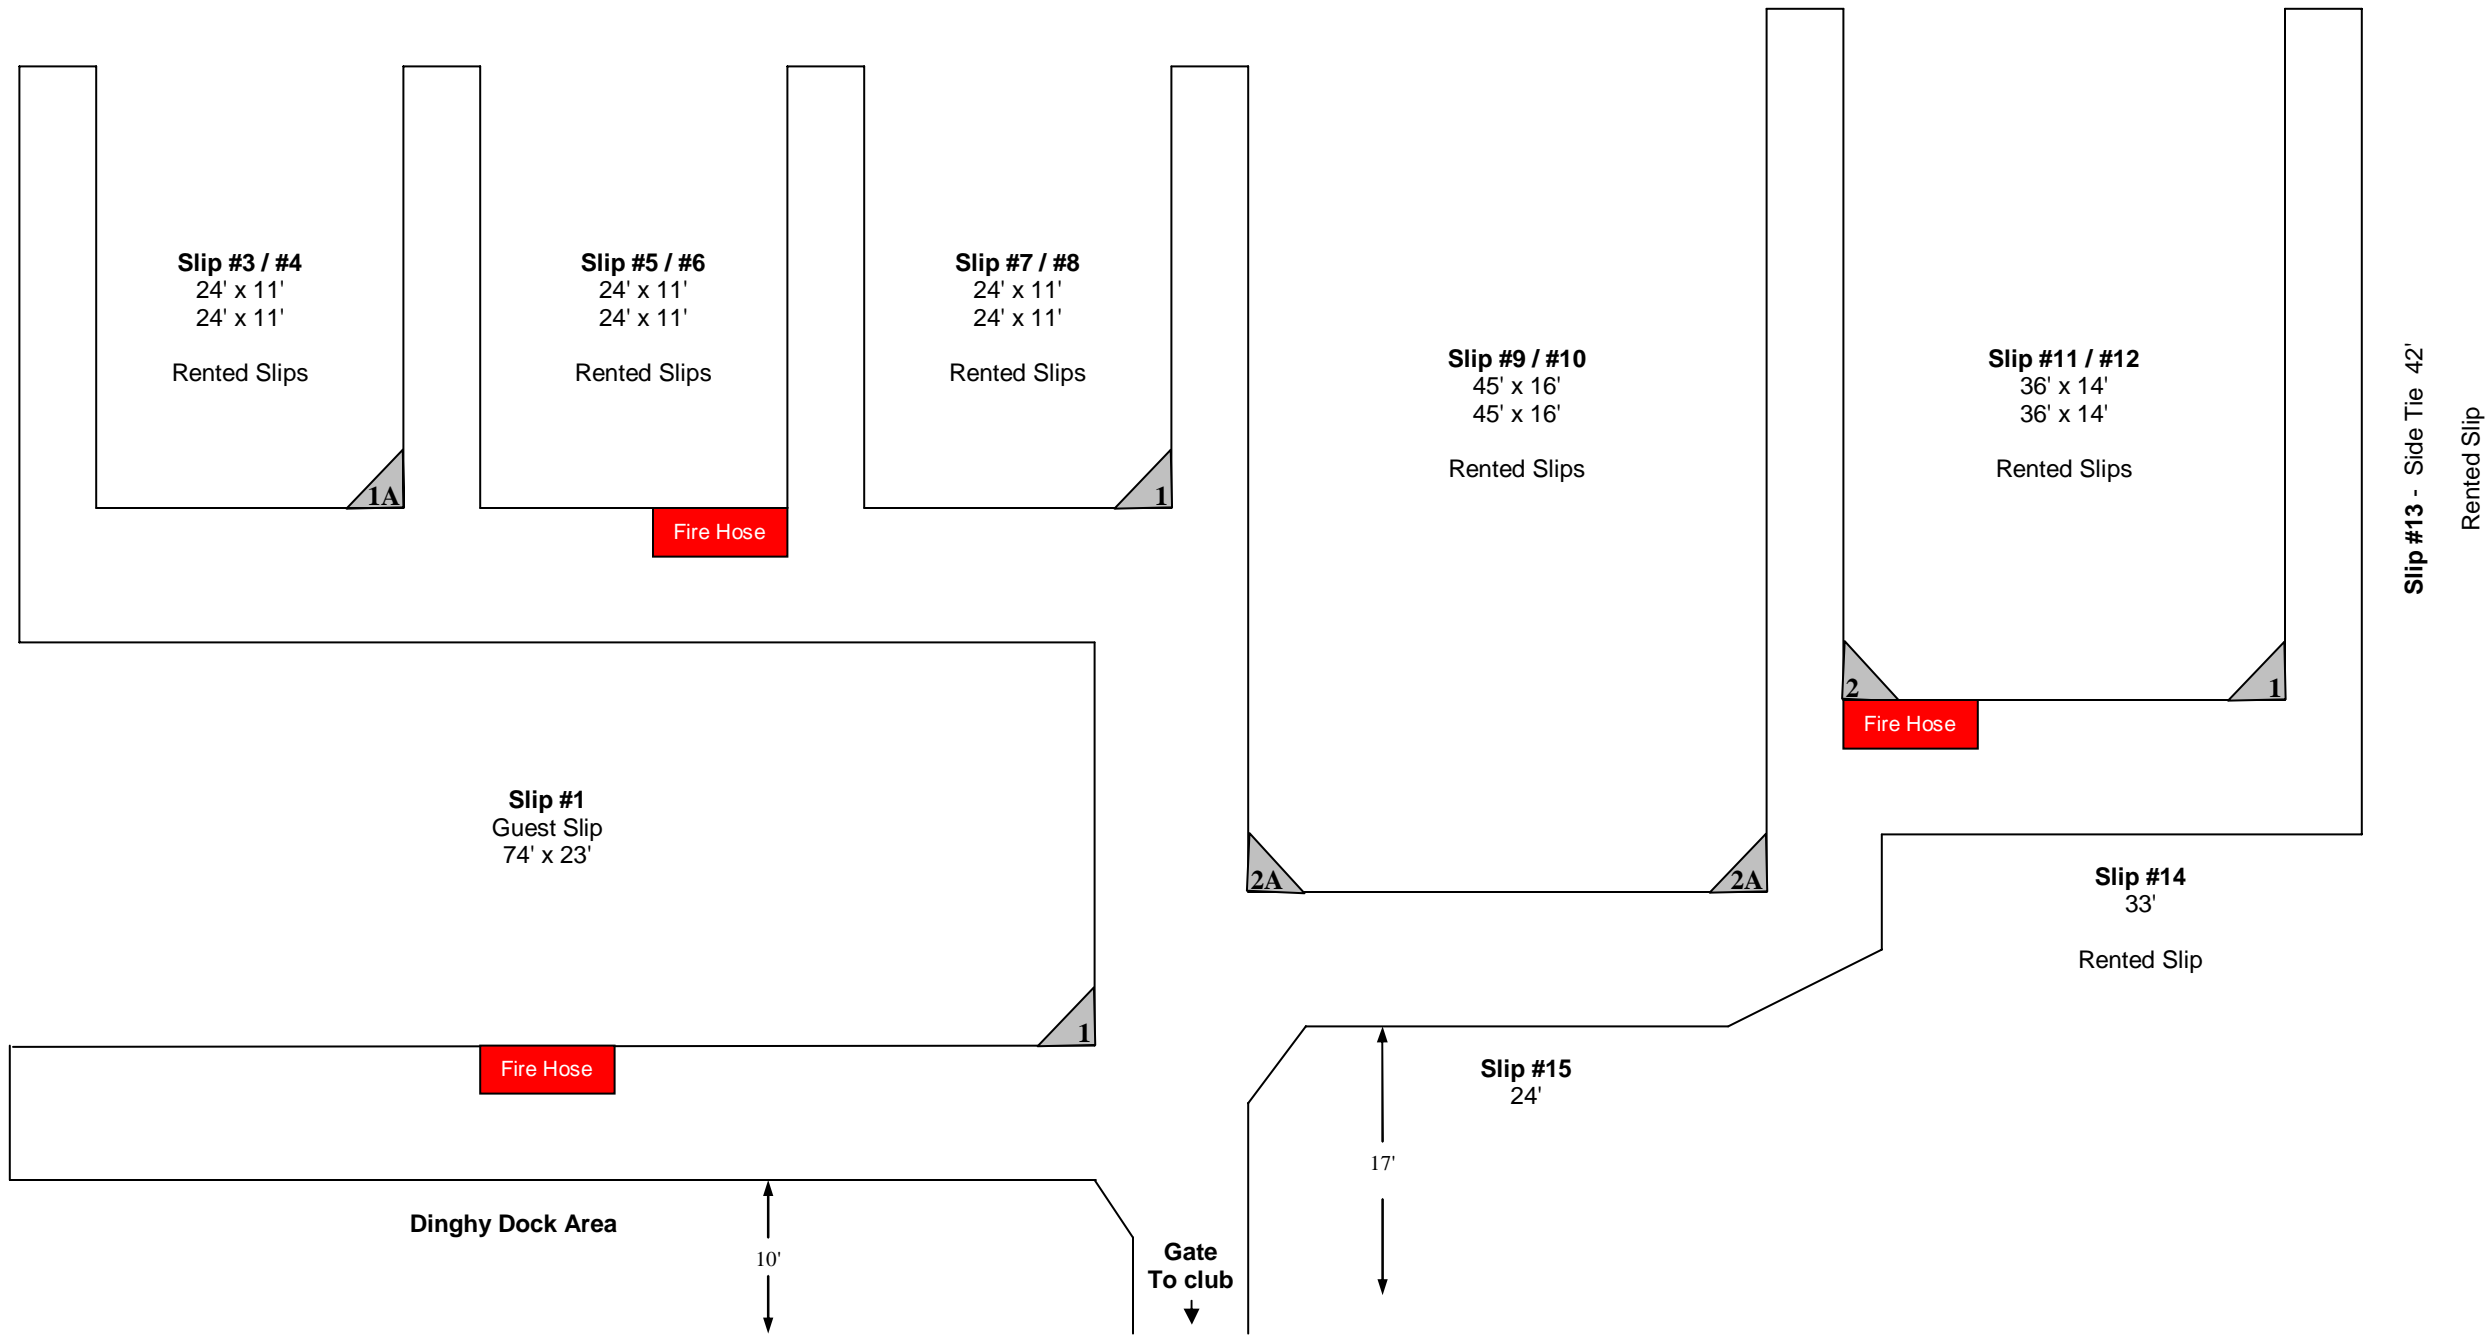

## DPYC Guest Slip Policy

1. The first three days in a guest slip are free to visiting boaters from clubs with reciprocal agreements and to DPYC members. (**NOTE:** DPYC matches the number of free nights of the visiting boater's yacht club if that yacht club offers *less* than three days free.)
2. Limited to three days free every three months.
3. For stays from four days up to seven days, Dana Point Yacht Club is **required** by our lease to charge the same guest slip rates as the community docks. (*The current rate is \$1.00 per foot per over night stay*).
4. All fees must be paid in advance upon registering at the office. (Members and guests)
5. Guests, including members, must provide DPYC with copies of insurance papers and certificate of ownership (*the same as required by the Dana Point Marina Company for those renting guest slips at the community docks*) as well as current telephone numbers and address.
6. DPYC members may request to extend their stay for up to a maximum of seven days *per extension* with the following provisions:
  - a. DPYC has not reserved the slip(s) for special DPYC events such as races that have a significant number of out-of-the-harbor racers (these include the J Mid-winters, Seal Beach Race, Long Beach Race and the Around Catalina Island Race).
  - b. DPYC does not have advance reservations for the slip(s) for visiting boaters who are members of yacht clubs with reciprocal privileges.
  - c. Other DPYC members have not requested a guest slip.
7. As per our lease, living aboard is prohibited. Vacationing aboard a vessel for up to 3 weeks is not considered living aboard under the license. To verify that the guest is on vacation rather than living on the boat, the Club is to obtain an address of the guest's principal place of residence.

# DANA POINT YACHT CLUB SLIPS

Slip #2 - Side Tie Guest Slip  
30'

Dinghy Dock Area

10'

Gate  
To club

17'

Slip #15  
24'

Fire Hose